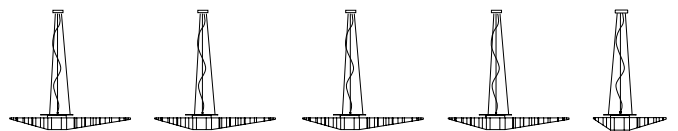

PACKAGING

n° cartons	2
net weight/kg	5,5 (A+Kit led)
gross weight/kg	7,5 (A+Kit led)
packaging/cm	67x73x18,5(A)-21x21x20(Kit led)

LIGHT EMISSION

unidirectional

	direct
	filtered
	indirect
	absence

COMPLIANT WITH

IEC	60598-1:2014
EN	60598-1:2015
	  
degree of protection	IP20
bulb	Kit LED equipped

COLLECTION

also available ceiling/wall lamp version, gold and white version

SE130 3B INT SE130 5B INT SE130 30 INT SE130 50 INT SE130 4B INT