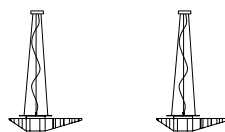

IEC	60598-1:2014
EN	60598-1:2015
	  
degree of protection	IP20
bulb	Kit LED equipped

COLLECTION

also available ceiling/wall lamp version, gold and white version

SE130 3B INT SE130 5B INT SE130 30 INT SE130 50 INT SE130 4B INT